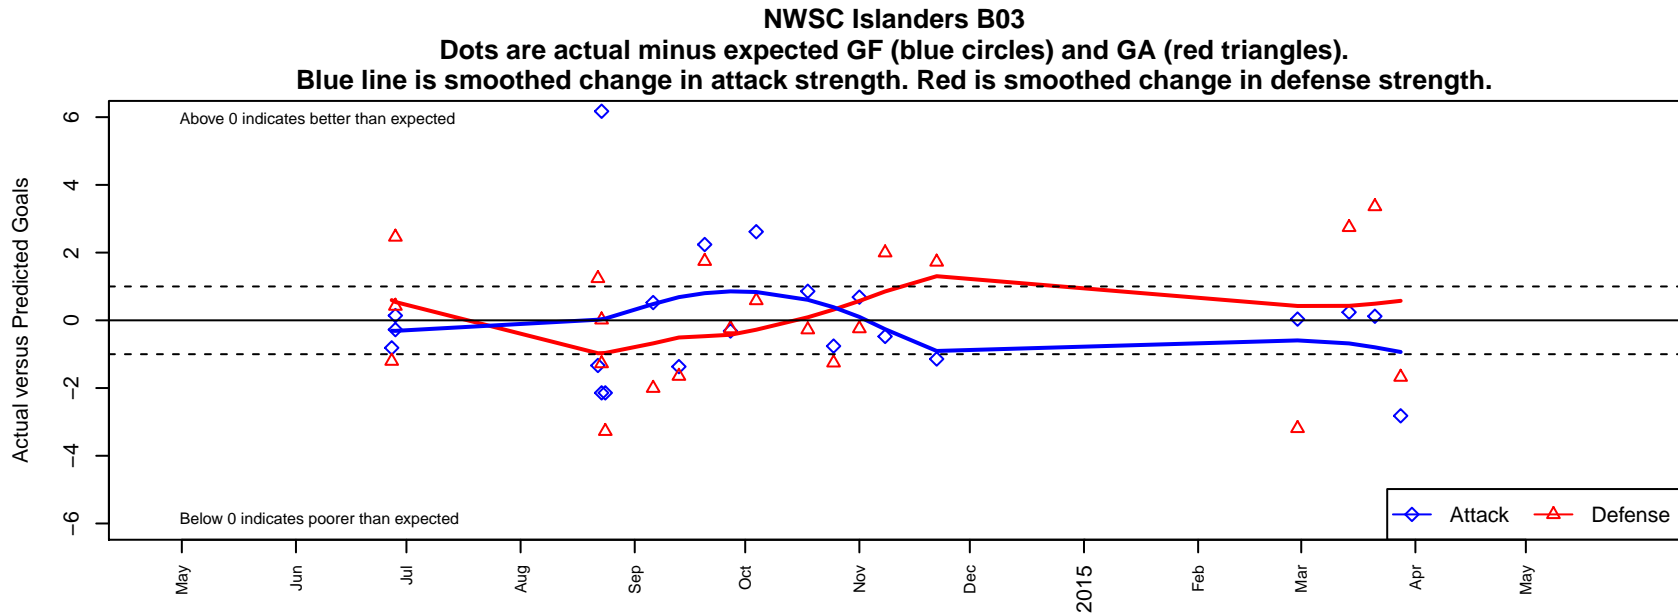

NWSC Islanders B03

North Whidbey SC
 Oak Harbor, WA
 B03 total strength=65
 attack=0.12 defense=0.05
 fall league = NPSL B11D3
 spr league = Spr NPSL B11D2

alt names used:
 08 NWSC Islanders BU11
 Islanders FC '03
 Islanders FC '03
 Islanders FC '03

Venues played:
 2014 Baker Blast COPA U11
 2014 Sky River BU11
 2014 NPSL B11D3
 2014 Spr NPSL B11D2

**attack and defense variance (black dot)
relative to other teams
and top 10 in region**

**attack and defense rating
relative to others at age
and all opponents in last 13 months**