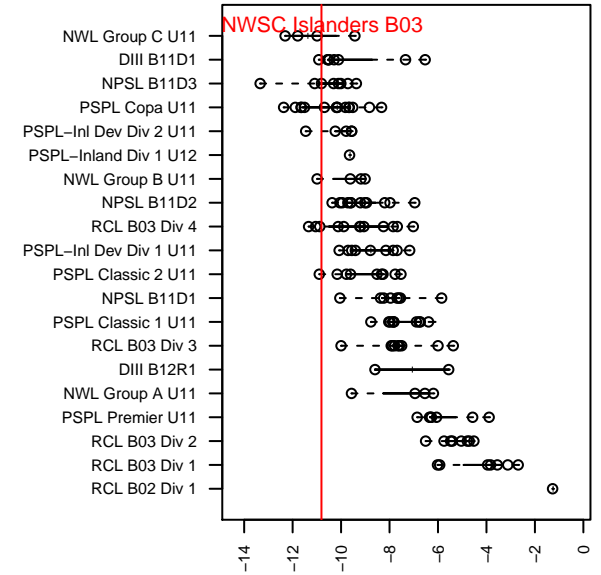

NWSC Islanders B03

North Whidbey SC
 Oak Harbor, WA
 B03 total strength=65
 attack=0.12 defense=0.05
 fall league = NPSL B11D3
 spr league = Spr NPSL B11D2

alt names used:
 08 NWSC Islanders BU11
 Islanders FC '03
 Islanders FC '03
 Islanders FC '03

Venues played:
 2014 Baker Blast COPA U11
 2014 Sky River BU11
 2014 NPSL B11D3
 2014 Spr NPSL B11D2

**attack and defense variance (black dot)
relative to other teams
and top 10 in region**

**attack and defense rating
relative to others at age
and all opponents in last 13 months**